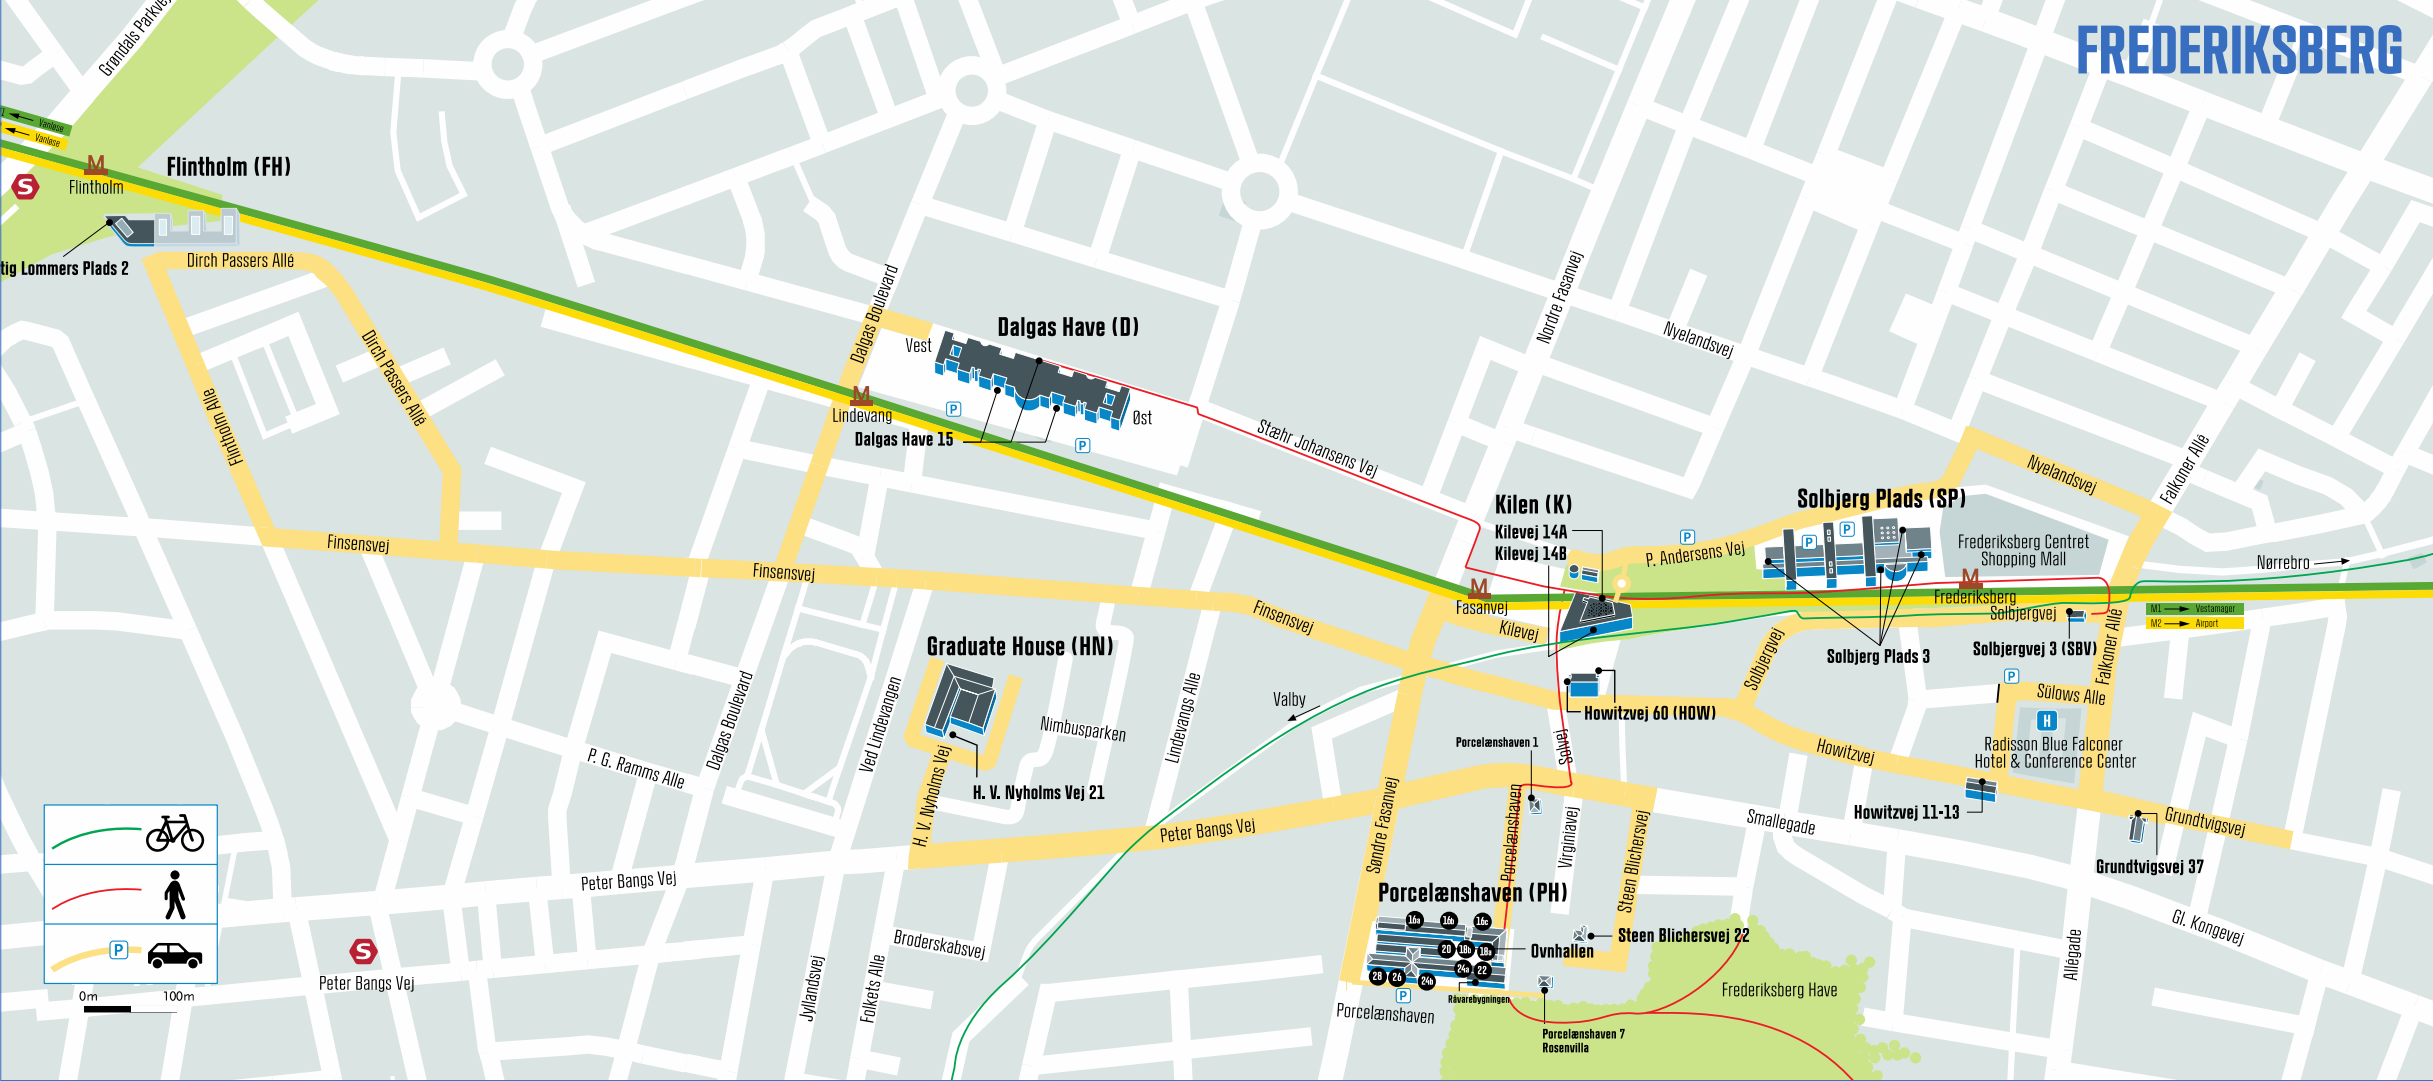

FREDERIKSBERG

- Green line
- Red line
- Yellow line

0m 100m

Peter Bangs Vej